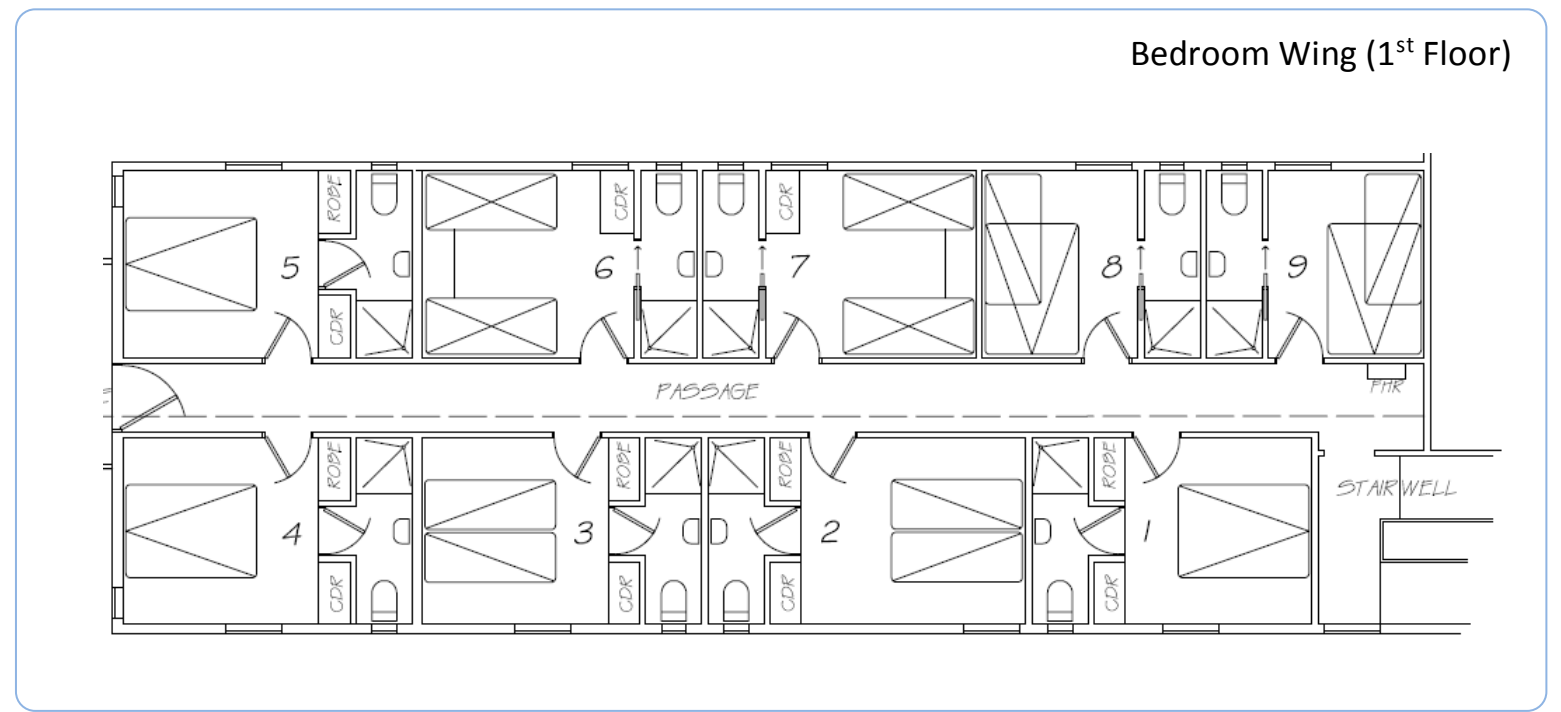

AAC Anton Huetten – Accommodation Layout

Room 1

Queen

Room 2

King

OR

King Singles

Room 3

King

OR

King Singles

Room 4

Queen

Room 5

Queen

Room 6

Bunk Room – King Singles

Room 7

Bunk Room – King Singles

Room 8

Double

+

Single

Room 9

Double

+

Single

Room 2

Room 3

Room 5

AAC Anton Huette – Accommodation Layout

Room 10